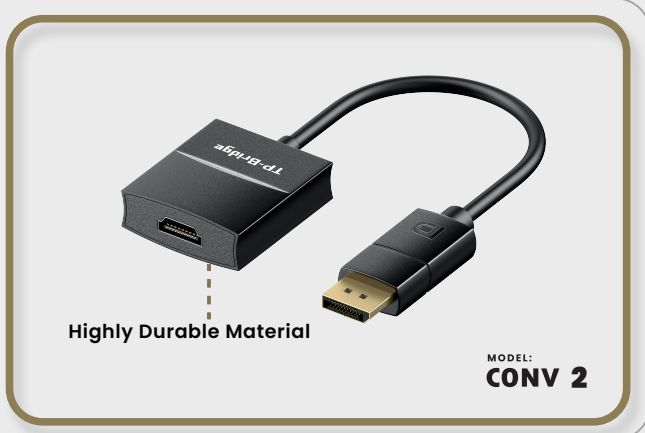

LENGTH:
1.8m, 3m

BARCODE SCANNER CABLE USB

Anti-Bending Protection

LENGTH:
2m

OPTICAL AUDIO CABLE

Smooth-Flowing Optimal Signal

LENGTH :
1.8m, 3m, 5m, 10m

TYPE-C TO PRINTER CABLE

LENGTH :
1M

TP-Bridge
Empowering Connections

CONVERTERS & ADAPTORS

RJ45 Gigabit

Type-C 3.1
ETHERNET ADAPTOR

 Stable Connection
Plug & Play

RJ45 Gigabit

USB 3.0
ETHERNET ADAPTOR

 Stable Connection
Plug & Play

HDMI to VGA

+AUX CONVERTER

HD HIGH DEFINITION

 **PLUG & PLAY**

DP to HDMI

CONVERTER

4K 60Hz

 **PLUG & PLAY**

DP to VGA

CONVERTER

HD HIGH DEFINITION

 **PLUG & PLAY**

RJ45 CAT-7

1*3 PORTS SPLITTER

Model: **TDR 202**