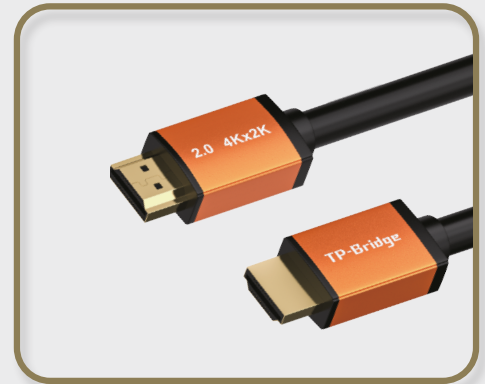

TP-Bridge

Empowering Connections

www.tpbridge.com

HIGH SPEED HDMI CABLE **4K**

HDMI 1.4 STANDARD TRANSMISSION LINE

60

4K@60Hz

18

18 GBPS

3D

4K ULTRA 3D

LENGTH:

1.2M, 3M, 5M, 10M, 15M, 20M, 25M, 30M, 40M, 50M

HIGH SPEED HDMI CABLE

HDMI 1.2 STANDARD TRANSMISSION LINE

1080p

HIGH-DEFINITION DISPLAY PORT

3D

60/30Hz

LENGTH:

1.5m, 3m, 5m, 10m

HIGH SPEED DP CABLE **8K**

HIGH-DEFINITION DISPLAY PORT

8K 60Hz

LENGTH:
1.8m, 3m

BARCODE SCANNER CABLE USB

Anti-Bending Protection

LENGTH:
2m

OPTICAL AUDIO CABLE

Smooth-Flowing Optimal Signal

LENGTH :
1.8m, 3m, 5m, 10m

TYPE-C TO PRINTER CABLE