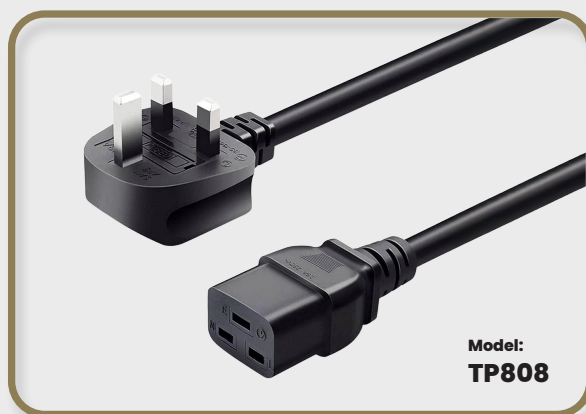

LENGTH:
1.5m

Model:
TP808

TP-Bridge
Empowering Connections

FACE PLATE

FACE PLATE VGA

SIZE:
86*86

Model:
TFP 101

FACE PLATE HDMI