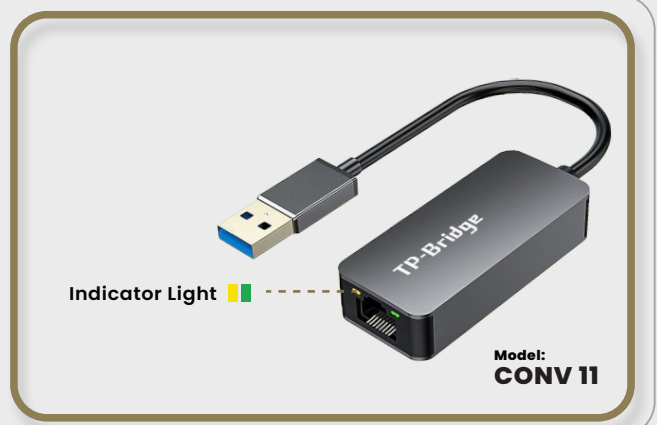

RJ45 Gigabit

USB 3.0
ETHERNET ADAPTOR

Stable Connection
Plug & Play