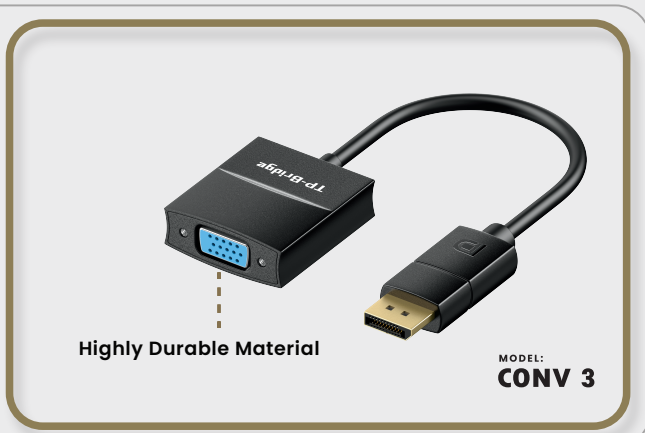

LENGTH:
1.8m, 3m

BARCODE SCANNER CABLE USB

Anti-Bending Protection

LENGTH:
2m

OPTICAL AUDIO CABLE

Smooth-Flowing Optimal Signal

LENGTH :
1.8m, 3m, 5m, 10m

TYPE-C TO PRINTER CABLE

LENGTH :
1M

TP-Bridge
Empowering Connections

CONVERTERS & ADAPTORS

RJ45 Gigabit

Type-C 3.1
ETHERNET ADAPTOR

 Stable Connection
Plug & Play

RJ45 Gigabit

USB 3.0
ETHERNET ADAPTOR

 **PLUG & PLAY**

DP to VGA

CONVERTER

HD HIGH DEFINITION

 **PLUG & PLAY**

RJ45 CAT-7

1*3 PORTS SPLITTER

Model: **TDR 202**