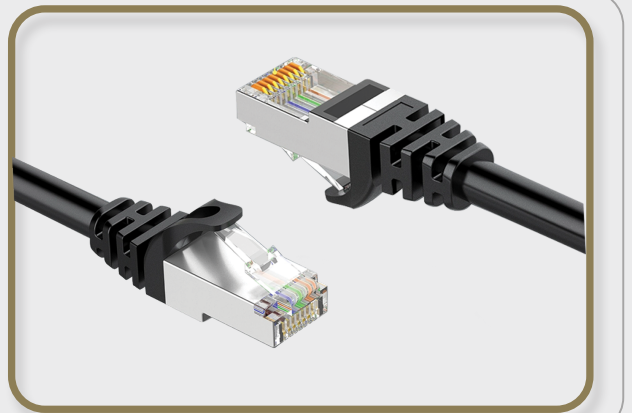

CAT-7

S/FTP Network cable

LENGTH:
1.5m, 3m, 5m, 10m, 15m, 20m, 30m, 40m, 50m