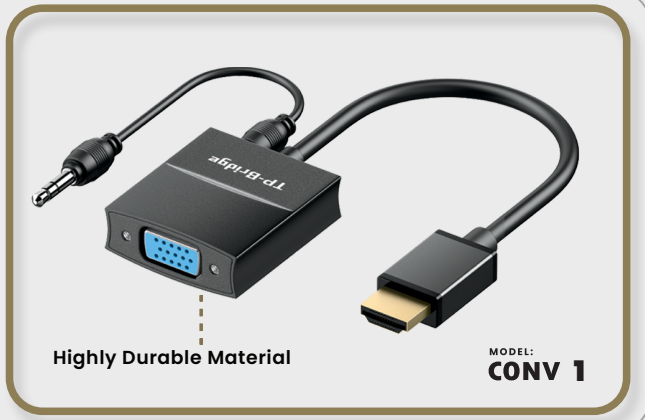

LENGTH:
1.8m, 3m

BARCODE SCANNER CABLE USB

Anti-Bending Protection

LENGTH:
2m

OPTICAL AUDIO CABLE

Smooth-Flowing Optimal Signal

LENGTH :
1.8m, 3m, 5m, 10m

TYPE-C TO PRINTER CABLE

LENGTH :
1M

TP-Bridge
Empowering Connections

CONVERTERS & ADAPTORS

RJ45 Gigabit

Type-C 3.1
ETHERNET ADAPTOR

 Stable Connection
Plug & Play

RJ45 Gigabit

USB 3.0
ETHERNET ADAPTOR

 Stable Connection
Plug & Play

HDMI to VGA

+AUX CONVERTER

HD HIGH DEFINITION

 **PLUG & PLAY**

DP to HDMI

CONVERTER

4K 60Hz

 **PLUG & PLAY**

DP to VGA

CONVERTER

HD HIGH DEFINITION

 **PLUG & PLAY**

RJ45 CAT-7

1*3 PORTS SPLITTER

Model: **TDR 202**