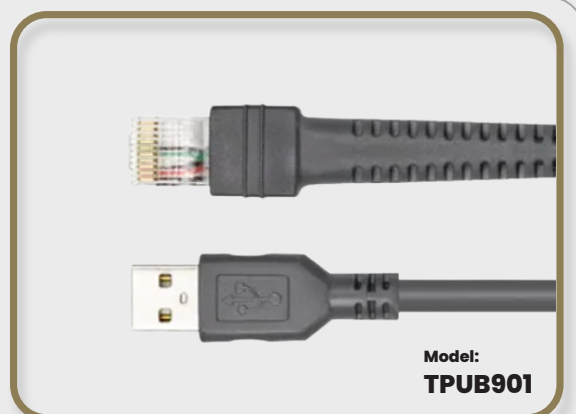

HIGH-DEFINITION DISPLAY PORT

3D

60/30Hz

LENGTH:

1.5m, 3m, 5m, 10m

HIGH SPEED DP CABLE **8K**

HIGH-DEFINITION DISPLAY PORT

8K 60Hz

4K 144Hz

LENGTH:

1.5m, 3m, 5m

HDMI to VGA +AUX CABLE

LENGTH:
1.8m, 3m

HDMI to VGA CABLE

LENGTH:
1.8m, 3m, 5m

DP to HDMI CABLE 4K

LENGTH:
1.8m, 3m

BARCODE SCANNER CABLE USB

Anti-Bending Protection

LENGTH:
2m

OPTICAL AUDIO CABLE

Smooth-Flowing Optimal Signal

LENGTH :
1.8m, 3m, 5m, 10m

TYPE-C TO PRINTER CABLE

LENGTH :
1M

TP-Bridge
Empowering Connections

CONVERTERS & ADAPTORS

RJ45 Gigabit

Type-C 3.1
ETHERNET ADAPTOR

 Stable Connection
Plug & Play

RJ45 Gigabit

USB 3.0
ETHERNET ADAPTOR