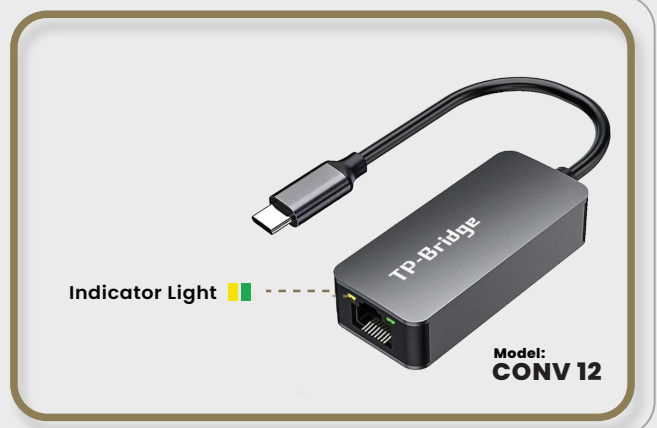

LENGTH:
1.8m, 3m

BARCODE SCANNER CABLE USB

Anti-Bending Protection

LENGTH:
2m

OPTICAL AUDIO CABLE

Smooth-Flowing Optimal Signal

LENGTH :
1.8m, 3m, 5m, 10m

TYPE-C TO PRINTER CABLE

LENGTH :
1M

TP-Bridge
Empowering Connections

CONVERTERS & ADAPTORS

RJ45 Gigabit

Type-C 3.1
ETHERNET ADAPTOR

 Stable Connection
Plug & Play

RJ45 Gigabit

USB 3.0
ETHERNET ADAPTOR

 **PLUG & PLAY**

DP to VGA

CONVERTER

HD HIGH DEFINITION

 **PLUG & PLAY**

RJ45 CAT-7

1*3 PORTS SPLITTER

Model: **TDR 202**