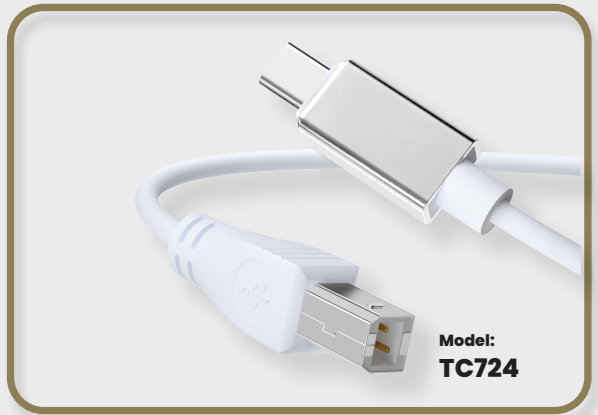

LENGTH:
1.8m, 3m

BARCODE SCANNER CABLE USB

Anti-Bending Protection

LENGTH:
2m

OPTICAL AUDIO CABLE

Smooth-Flowing Optimal Signal

LENGTH :
1.8m, 3m, 5m, 10m

TYPE-C TO PRINTER CABLE

LENGTH :
1M

TP-Bridge
Empowering Connections

CONVERTERS & ADAPTORS

RJ45 Gigabit

Type-C 3.1
ETHERNET ADAPTOR

 Stable Connection
Plug & Play

RJ45 Gigabit

USB 3.0
ETHERNET ADAPTOR