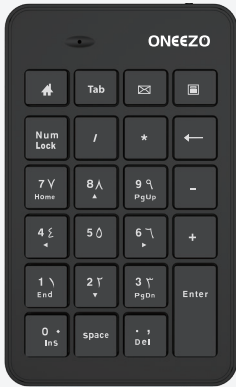

ONEEZO

www.oneezo.com

NUMERIC KEYPAD

WITH 4 OFFICE HOTKEYS

Ctrl 17

FOR BUSINESS & OFFICE WIRED USB KEYBOARD

Ctrl 18

FOR BUSINESS & OFFICE WIRED USB KEYBOARD