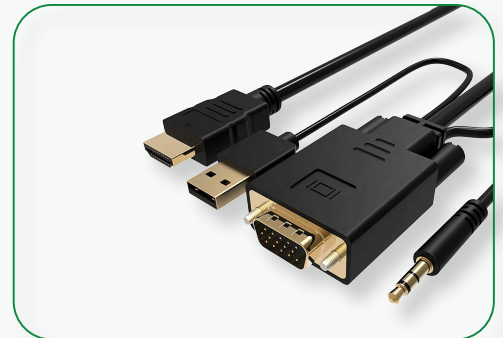

VGA to HDMI CABLE

Length: 1.8m, 3m