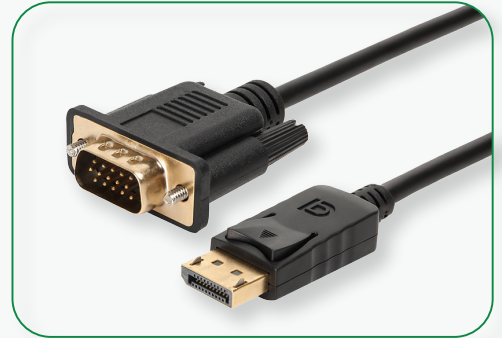

DP to VGA

CABLE

Length : 1.8m, 3m, 5m