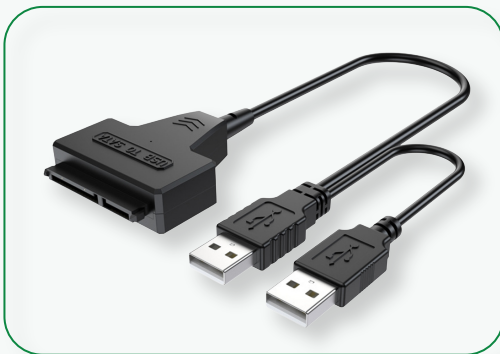

USB 2.0 TO SATA CABLE